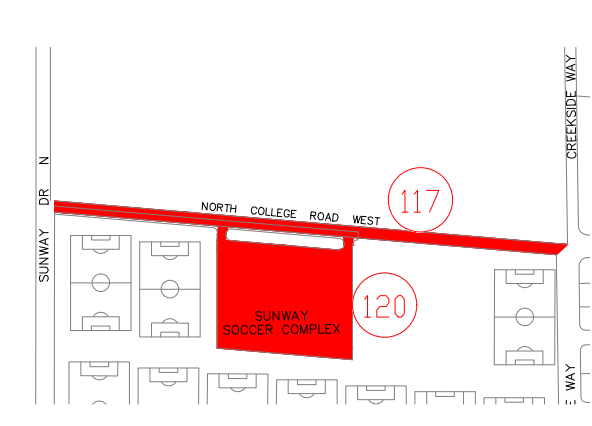

Not To Scale

CITY OF TWIN FALLS

2020 - Zone 8

Chip Seal Map

Chip Seal