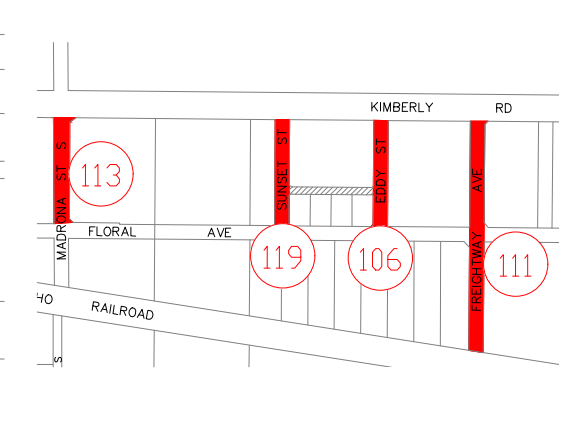

Not To Scale

CITY OF TWIN FALLS

2020 - Zone 8

Chip Seal Map

Chip Seal