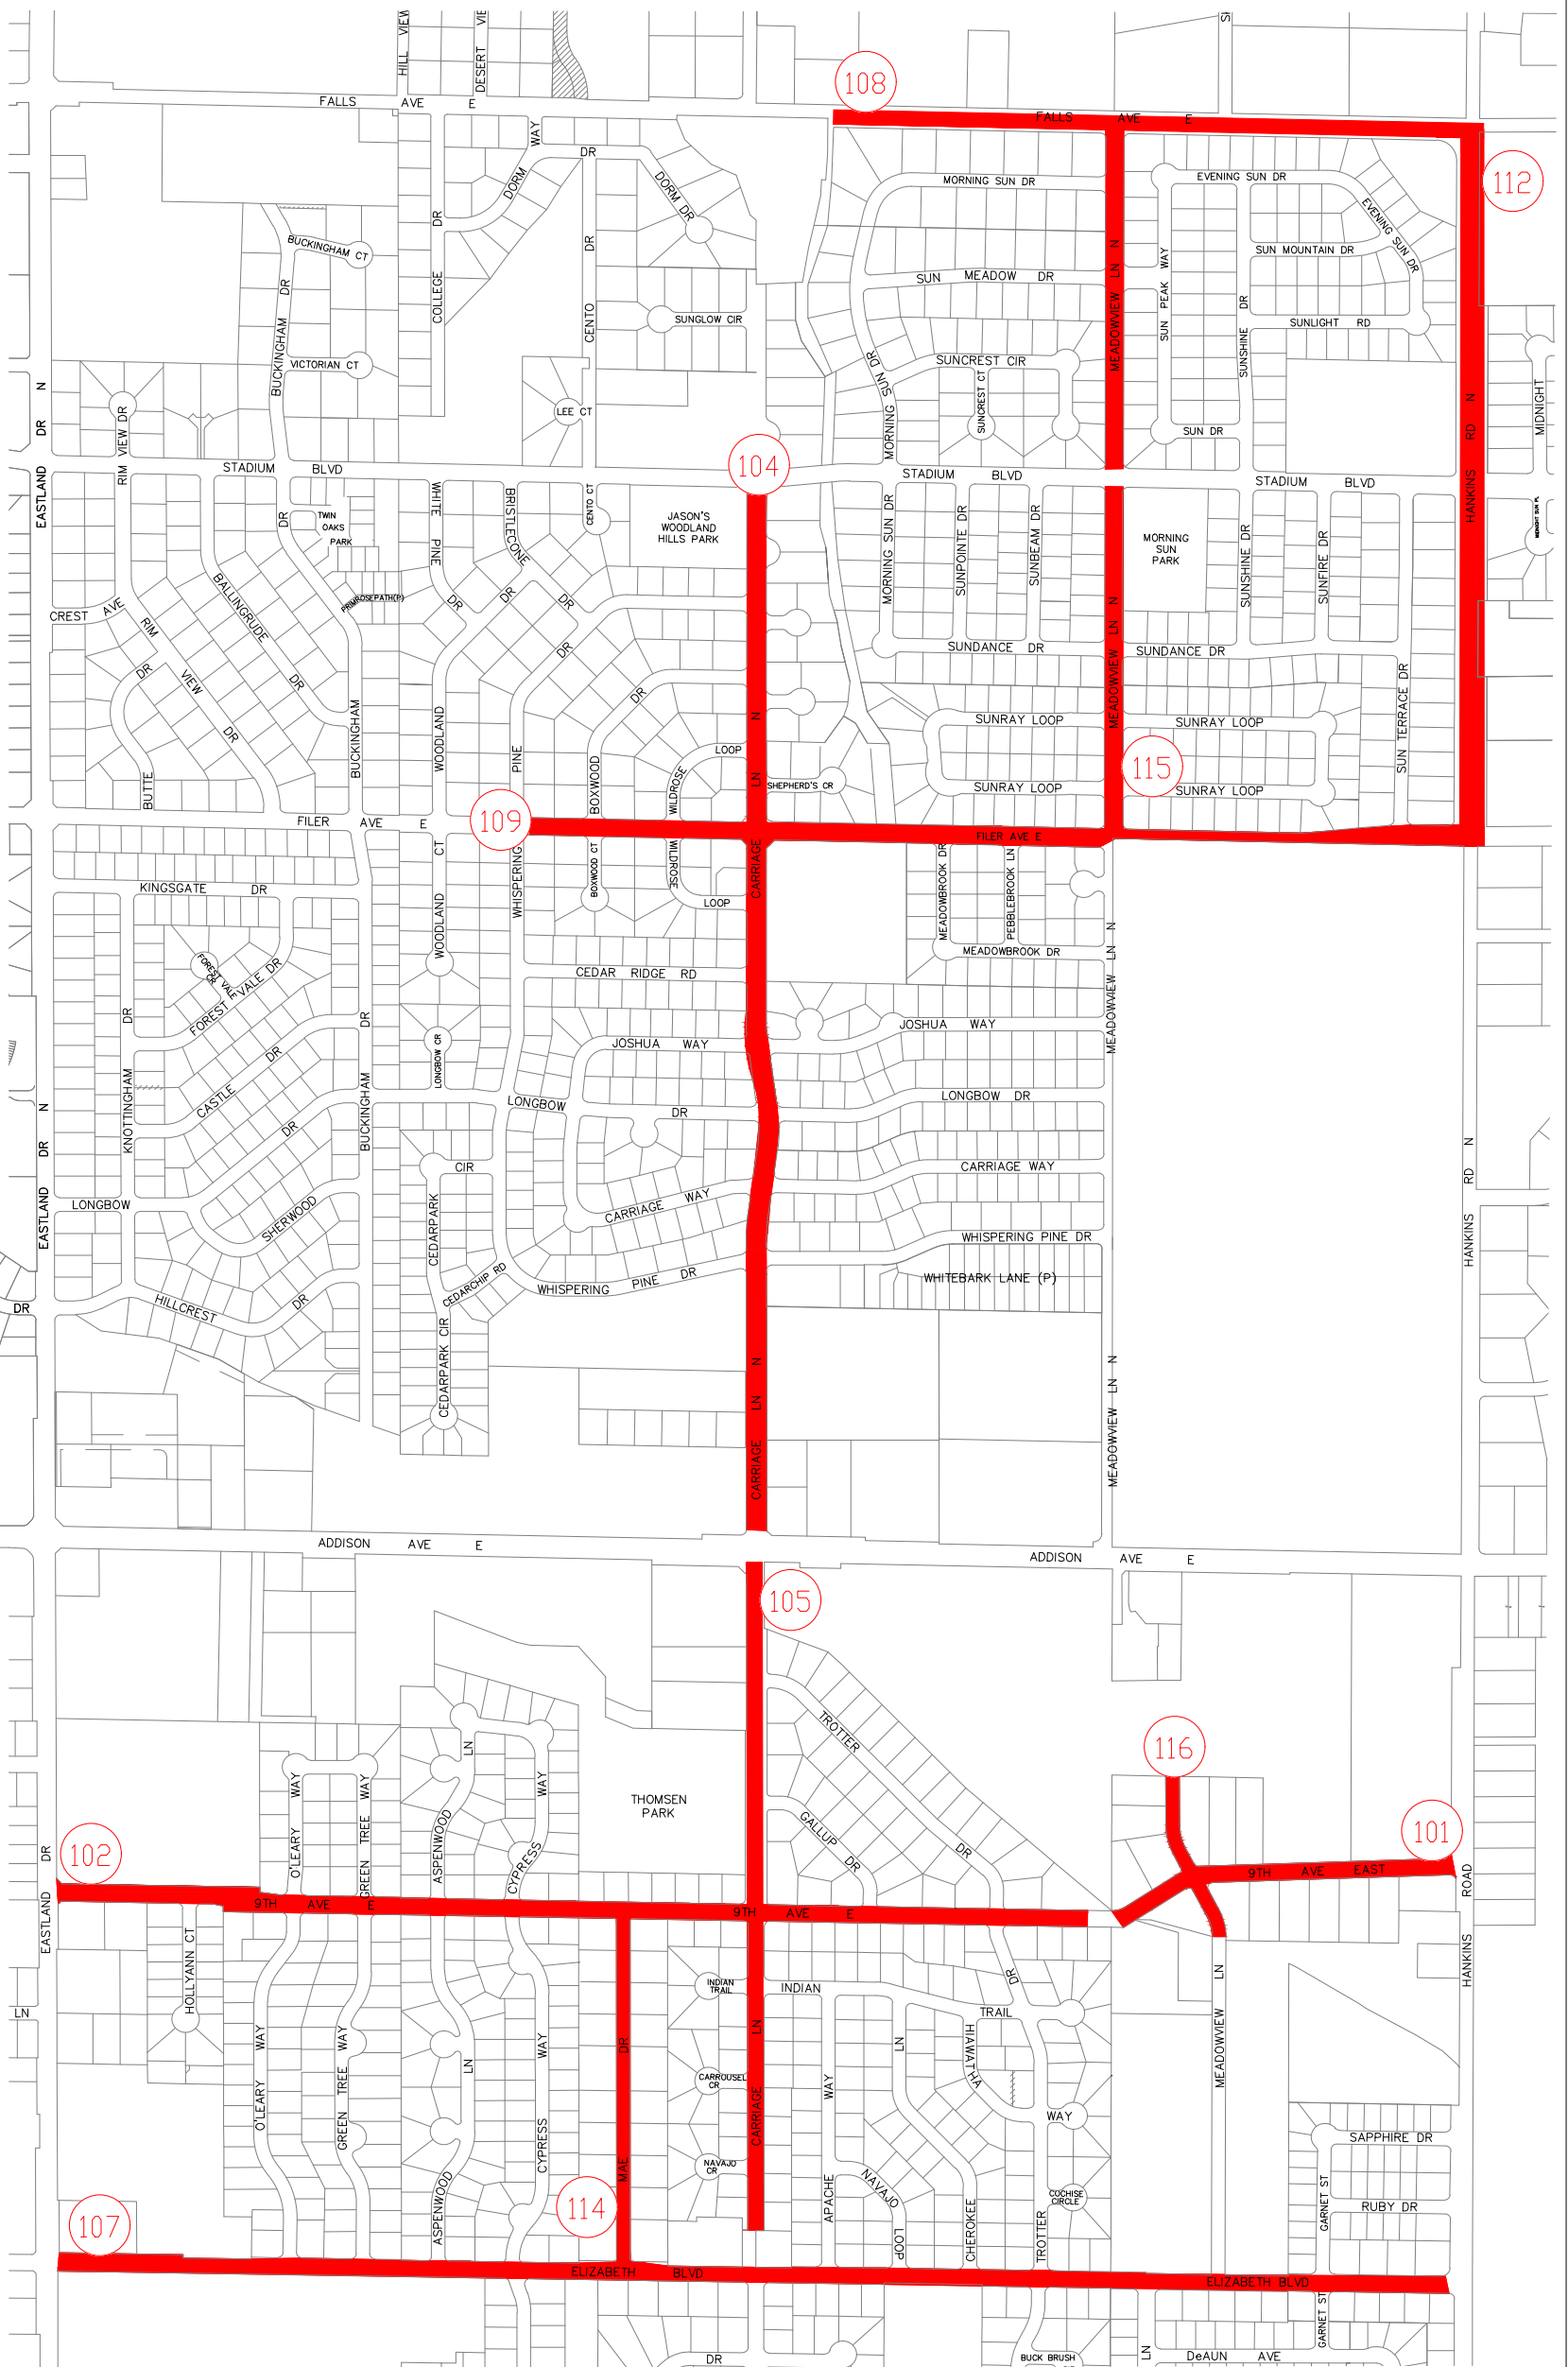

Not To Scale

CITY OF TWIN FALLS

2020 - Zone 8

Chip Seal Map

Chip Seal