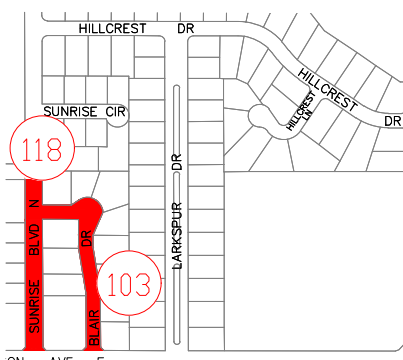

Not To Scale

CITY OF TWIN FALLS

2020 - Zone 8

Chip Seal Map

Chip Seal