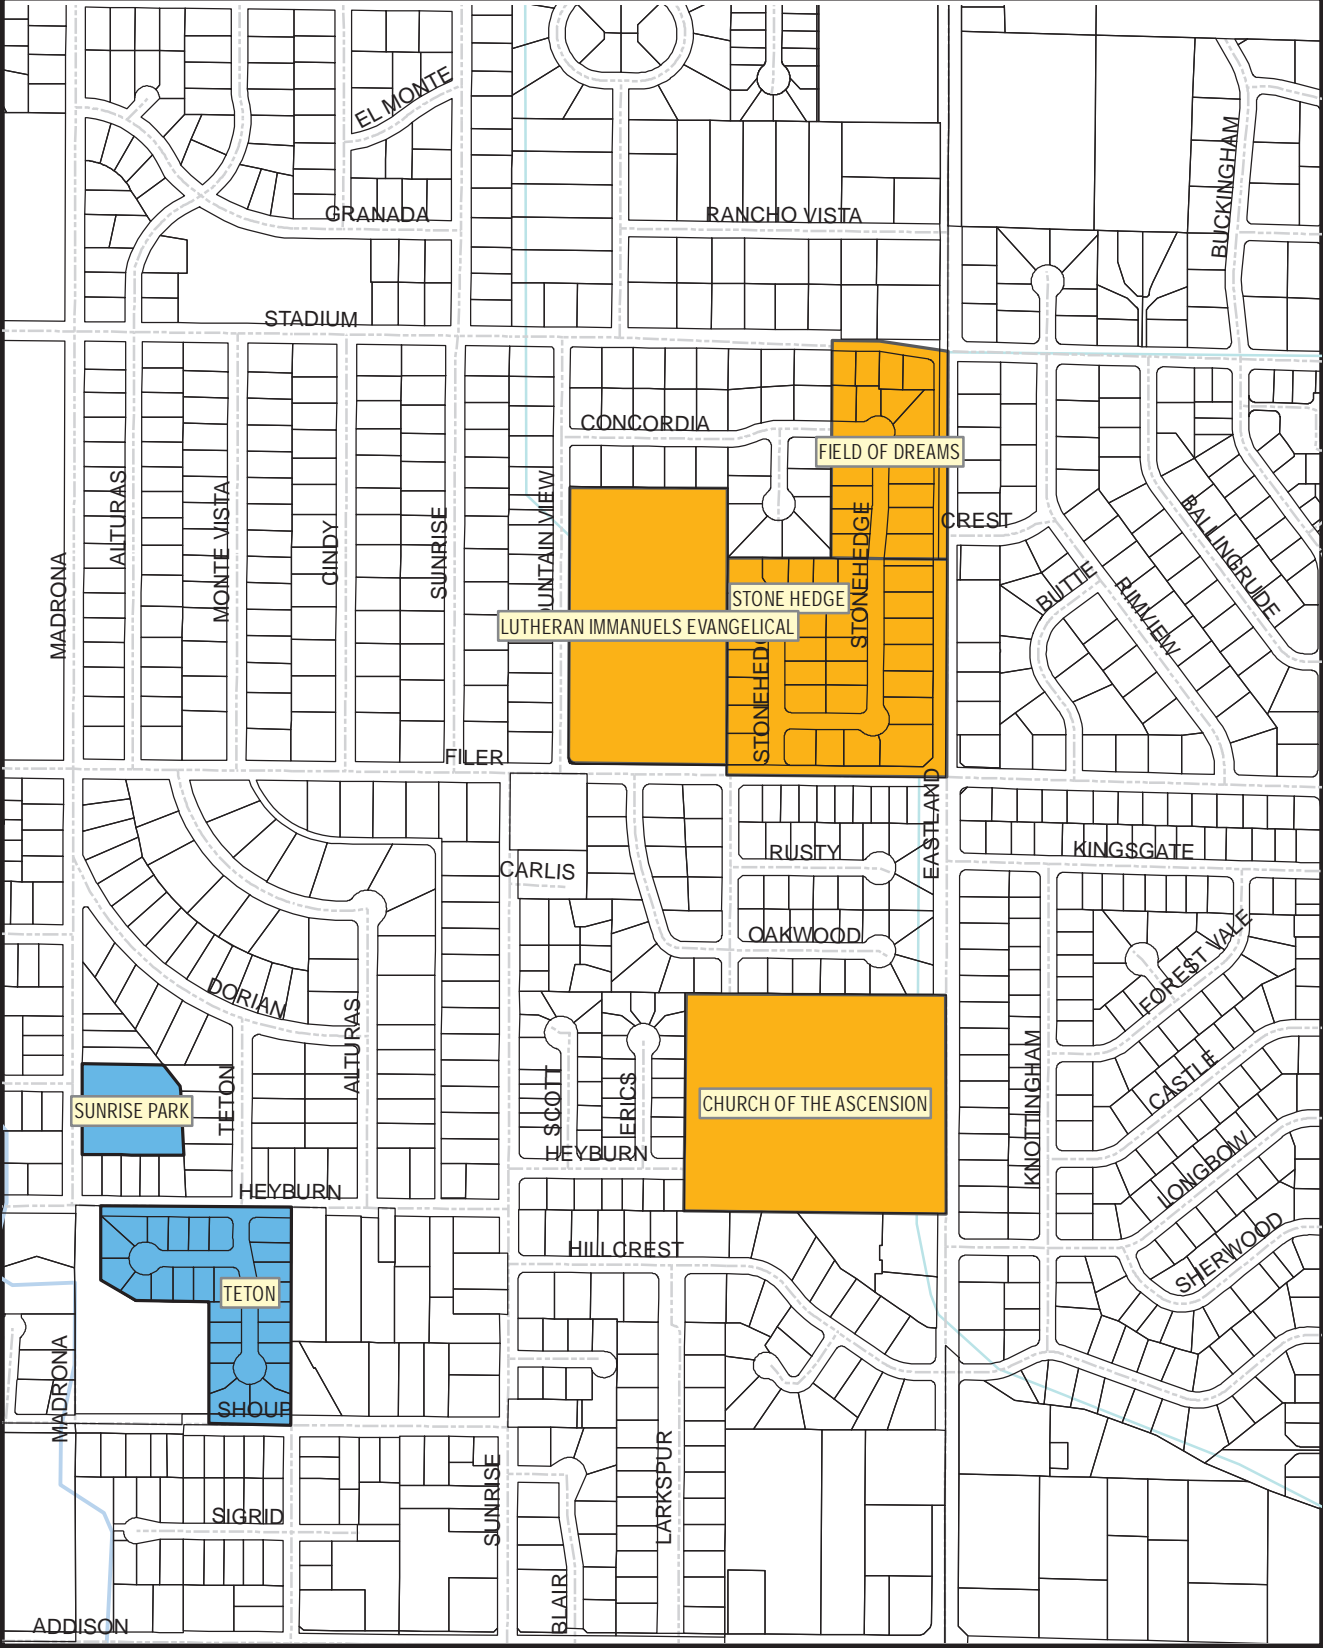

# CITY OF TWIN FALLS PRESSURE IRRIGATION SYSTEMS

**LEGEND**

- POTABLE
- NON POTABLE - CANAL WATER
- PI STATIONS
- CITY LIMITS