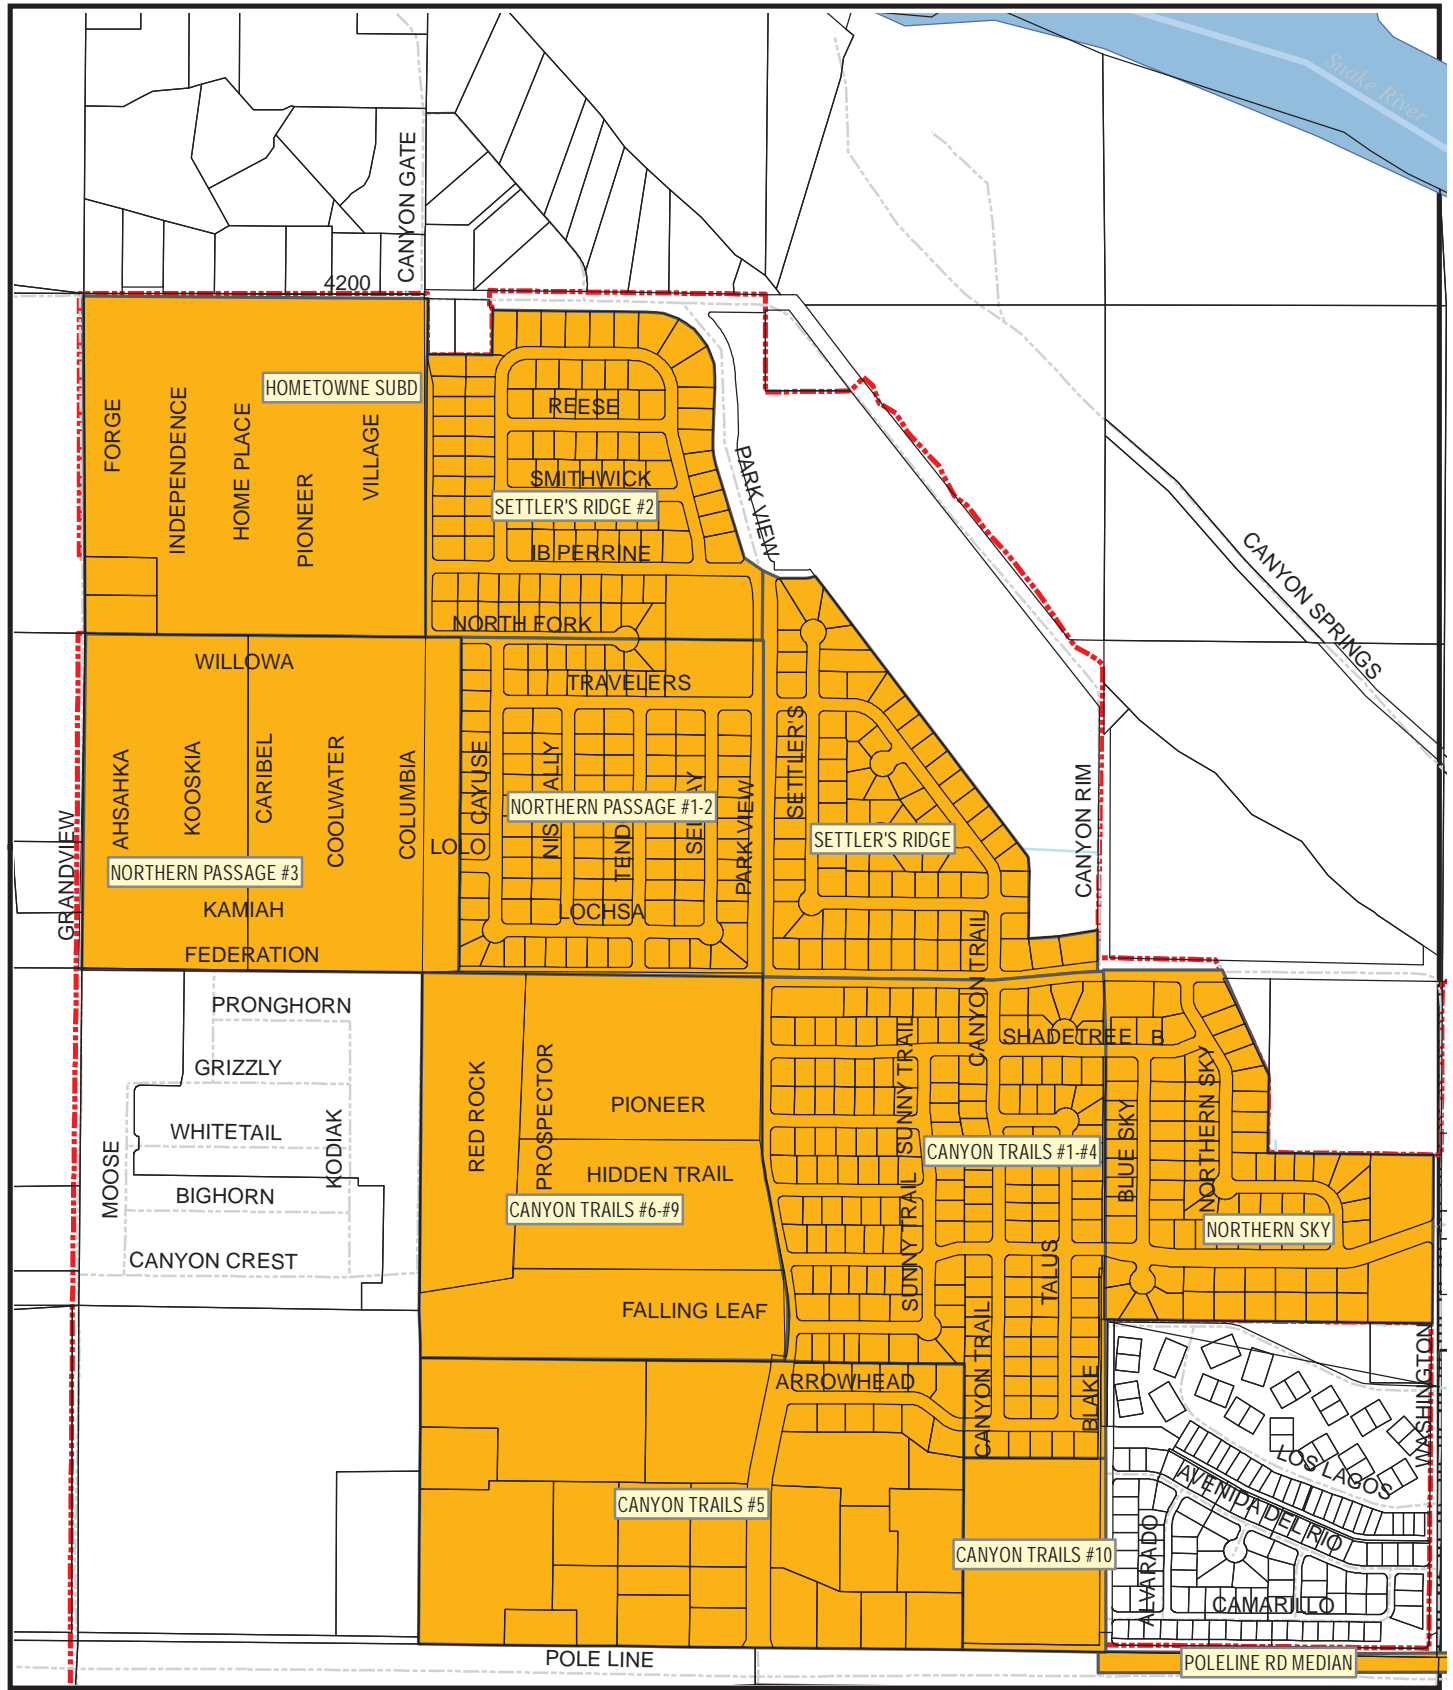

CITY OF TWIN FALLS PRESSURE IRRIGATION SYSTEMS

LEGEND	
■	POTABLE
■	NON POTABLE - CANAL WATER
●	PI STATIONS
	CITY LIMITS