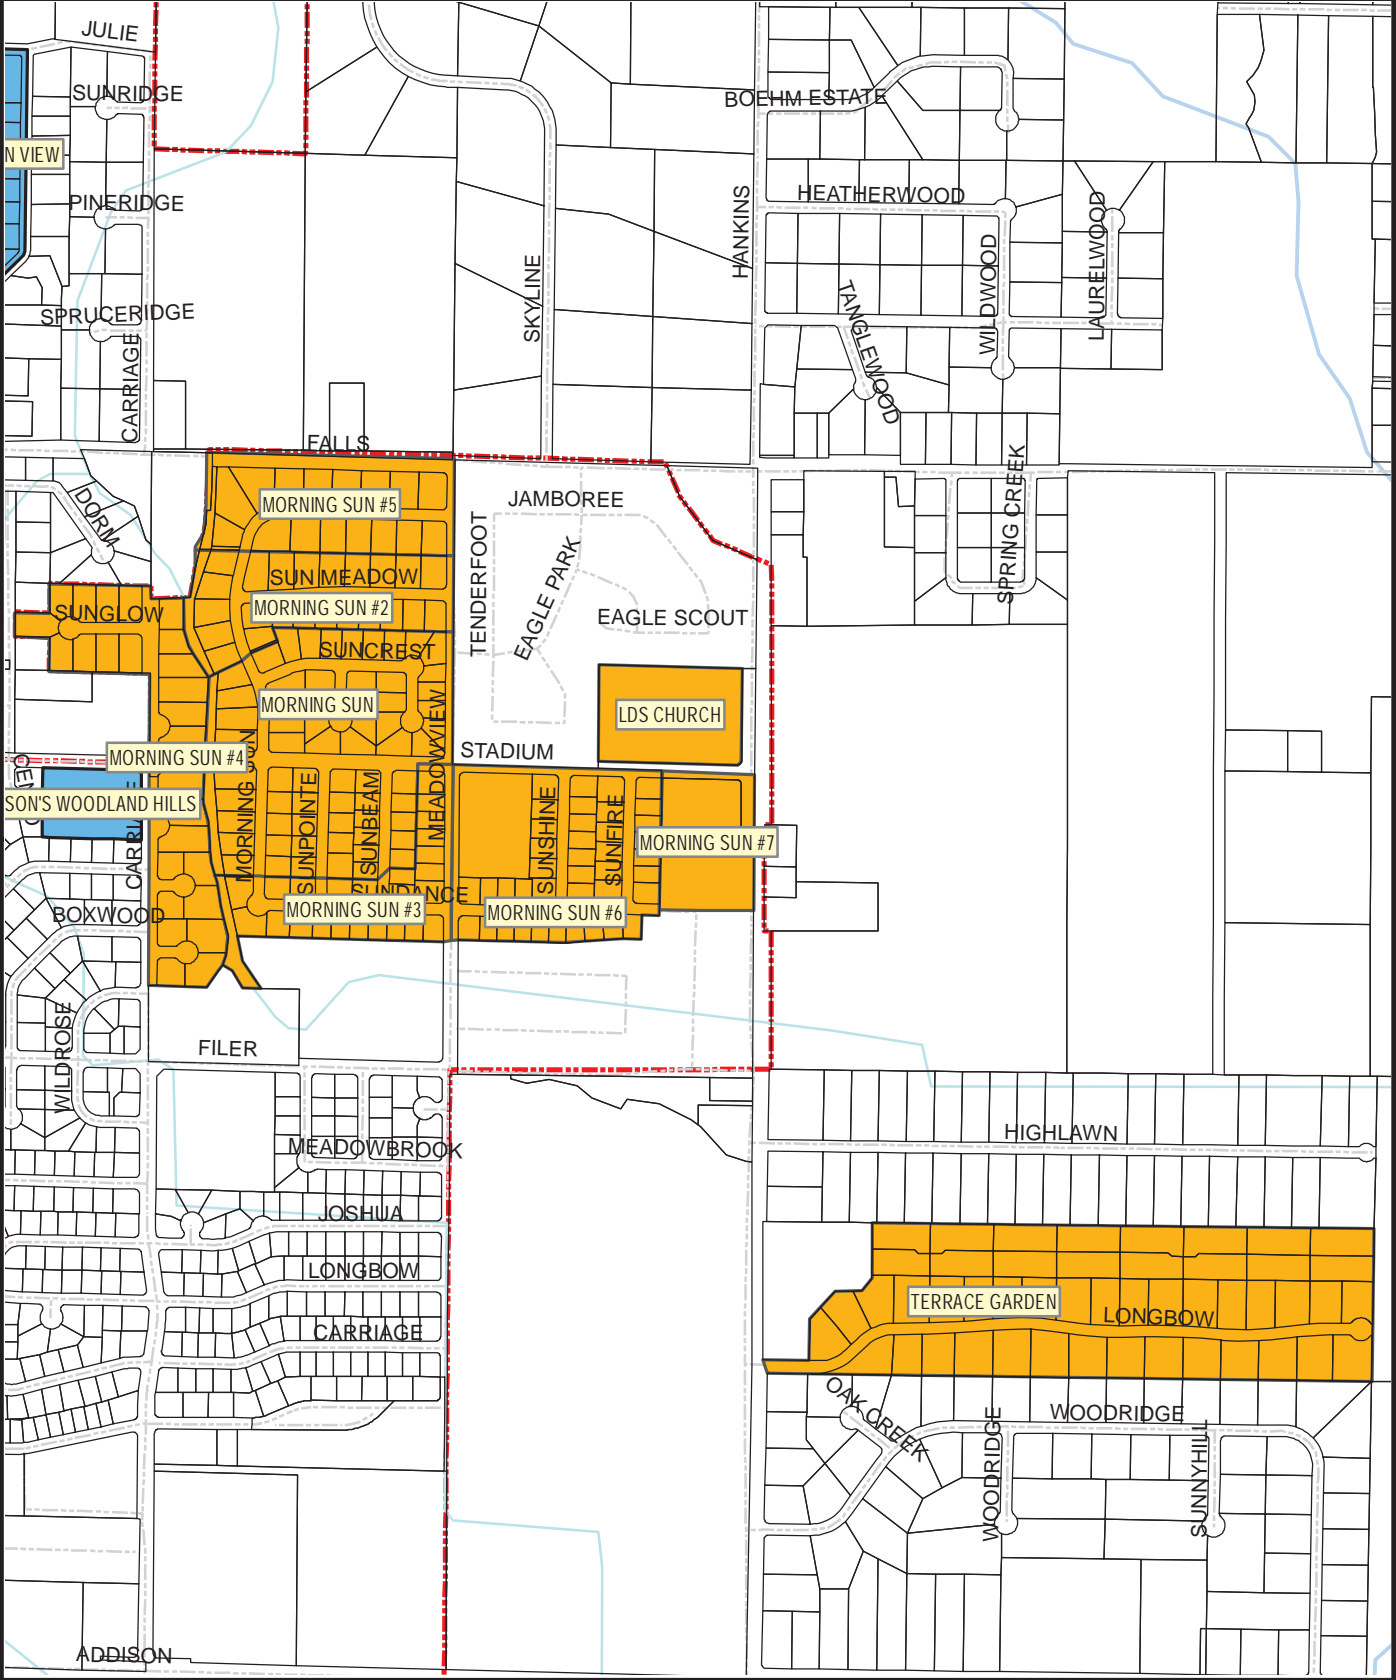

CITY OF TWIN FALLS PRESSURE IRRIGATION SYSTEMS

LEGEND

- POTABLE
- NON POTABLE - CANAL WATER
- PI STATIONS
- CITY LIMITS