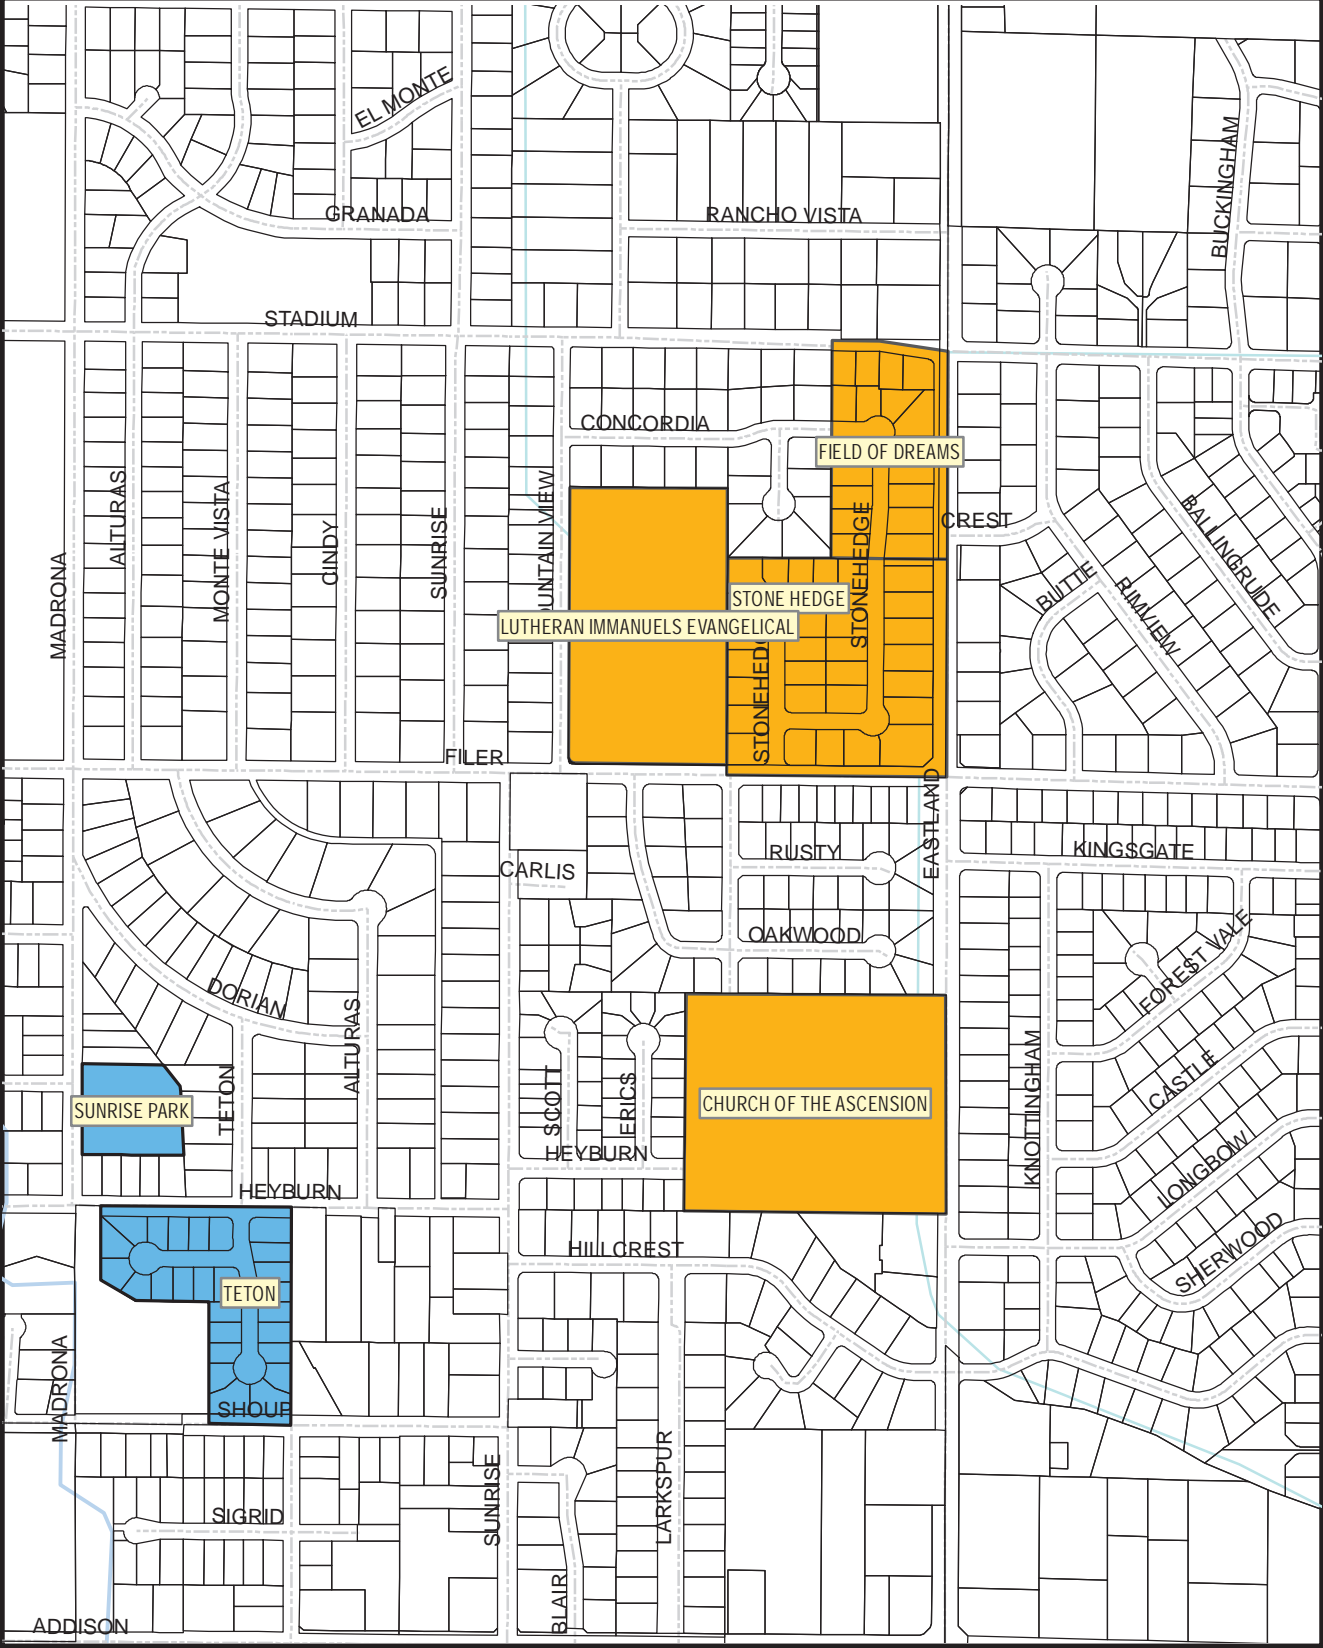

CITY OF TWIN FALLS PRESSURE IRRIGATION SYSTEMS

LEGEND

- POTABLE
- NON POTABLE - CANAL WATER
- PI STATIONS
- CITY LIMITS